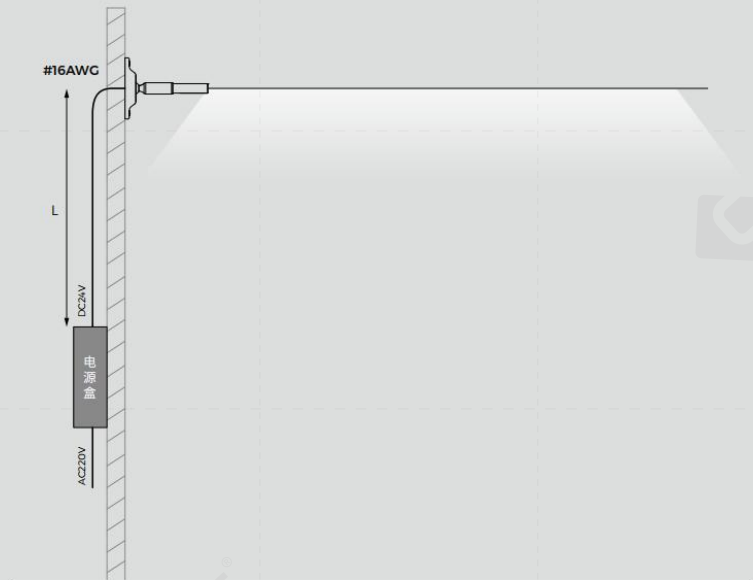

安装指引

SKY-06A: Lmax=9M; 13.5W/m; DC24V
SKY-06B: Lmax=9M; 10W/m; DC24V
SKY-12C: Lmax=7M; 8.7W/m; DC24V
SKY-20C: Lmax=5M; 8.7W/m; DC24V

*请根据实际使用长度计算所需电源功率